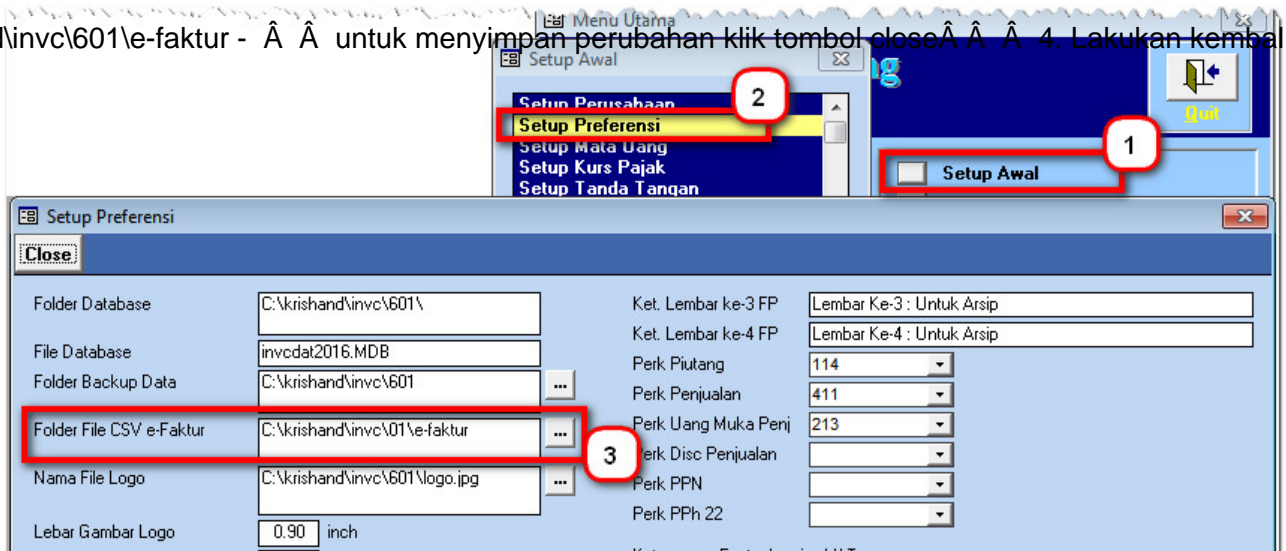

Error â€œThe expression On Click you entered as the event property setting produced the following error: F

Article Number: 363 | Rating: Unrated | Last Updated: Mon, Sep 2, 2019 at 8:53 PM

Error â€œThe expression On Click you entered as the event property setting produced the following error: F

invoicing mengalami error seperti di bawah ini. Ini di sebabkan folder yang di pilih tidak tersedia : Â Cara mengatasi klik menu setup awal â€ setup preferensi 2. Pada menu setup preferensi, kolom folder file CSV e-Faktur di cek ada di ubahÂ 3.Â Fo

c:\krishand\invc\601\e-faktur - Â Â untuk menyimpan perubahan klik tombol closeÂ Â Â 4. Lakukan kembaliÂ eks

Posted by: [nur](#) - Mon, Aug 12, 2019 at 3:59 AM. This article has been viewed 2777 times.

Online URL:

<https://www.krishand.com/support/article/error-â€œthe-expression-on-click-you-entered-as-the-event-property-setting>